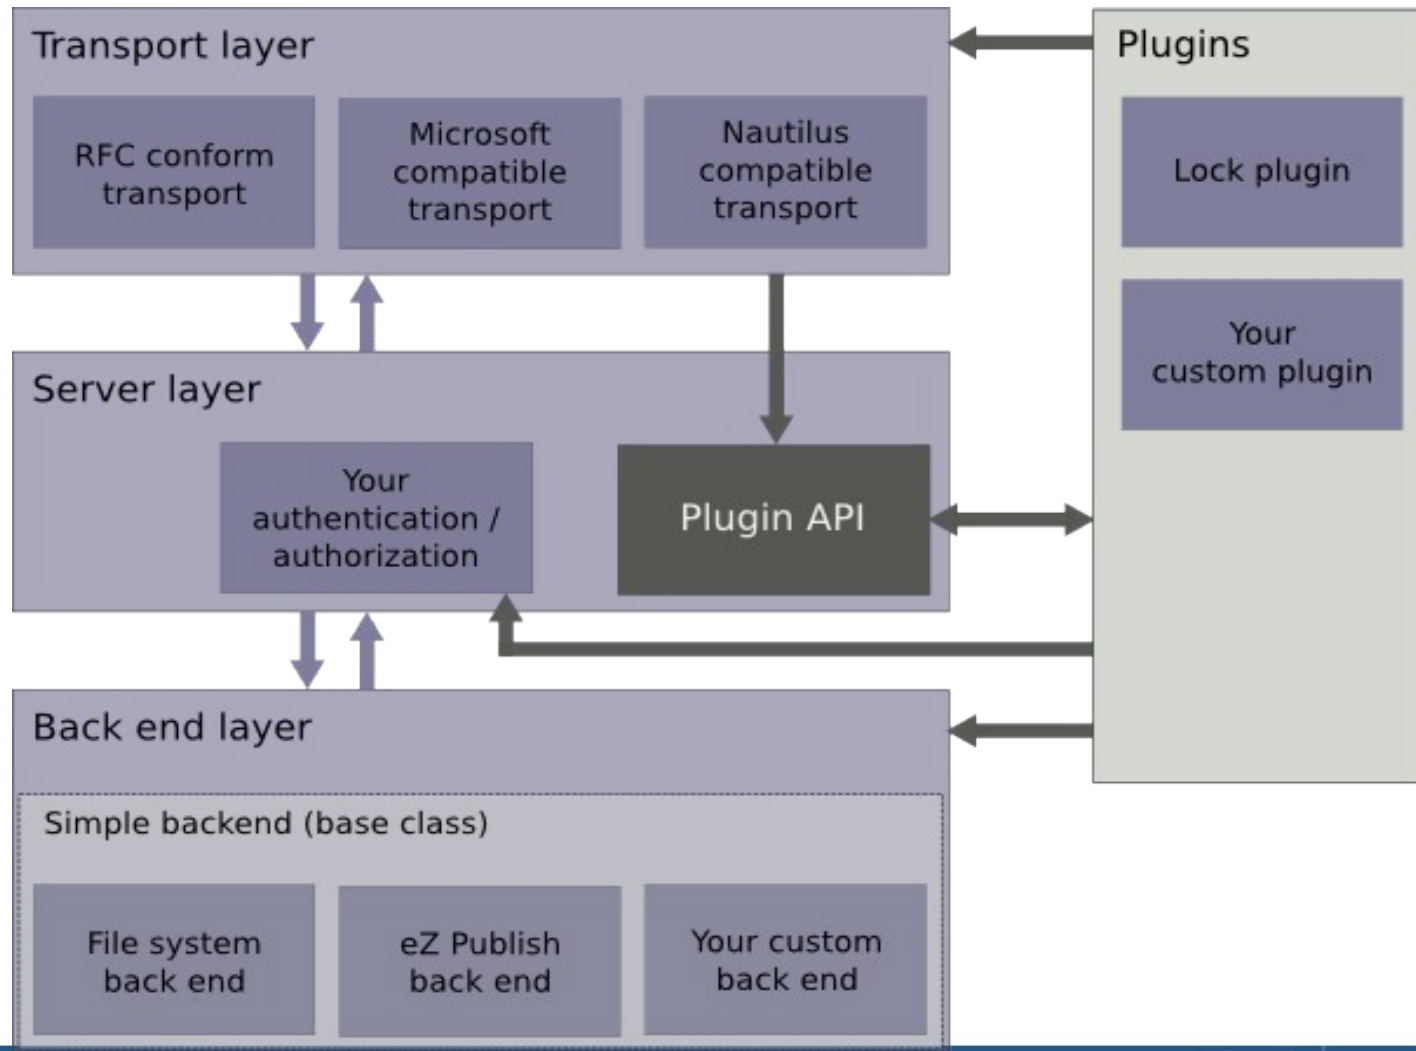

Architecture